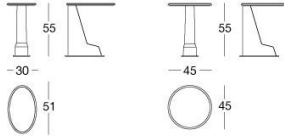

LONGHI

Vincent

Y 693 Giuseppe Viganò

Small utility table with ground metal underbase plate in the finishes: bright light gold, matt Champagne gold, bright chrome, bright black chrome, matt satin bronze, bright pink gold, matt pink gold, Black Rose gold. Wood column upholstered in leathers from the catalogue. Top finishes: bronze or smoky mirror with bevel, marble with 20mm bevel: Calcite Azul, Fusion Light, Patagonia, Explosion Blue, Fusion Multicolor, Juliet Quartz, Sahara Noir (polyester finish), Dover White, Panda White, Guatemala Green, Corteccia, Port Saint Laurent, Rosso Levanto, Bardiglio Nuvolato, Elegant Brown, Shale Rosewood, Emperador Dark, Silver Wave, Agate Black, Frappuccino, Calacatta Gold.

TECHNICAL DRAWINGS

scala 1:50