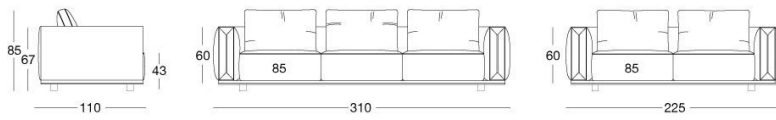

## Atar

W 578 Giuseppe Viganò

This collection of sofas and modular pieces that make it possible to form captivating compositions facilitates the development of contemporary design. Some concave elements are shaped to combine bar tables, poufs or other accessories. The wood structure sets on a surface made of poplar and fir plywood, and the entire piece is covered in high density polyurethane foam. Seat cushions feature multi-density polyurethane foam interiors with a rounded outer Memory Foam layer, all encased in soft sterilized goose down. The backrest cushions are in sterilised goose down. The elegant metal detail inserted in the armrest and the metal frame around the sofa base are offered in the following finishes: Black Rose gold, bright shaded brown, bright light gold, matt Champagne gold, bright chrome, bright black chrome, matt satin bronze, bright pink gold, matt pink gold. The upholstery CANNOT be removed from the structure, but the cushion covers in leather or fabric are removable.

# TECHNICAL DRAWINGS

scala 1:50

Divani / Sofas / Диваны

Terminali Sx / End unit L.H. / Боковые секции Л

Terminali Dx / End unit R.H. / Боковые секции П

Centrali / Central / Центральные секции

Poltrona / Armchair / Кресло