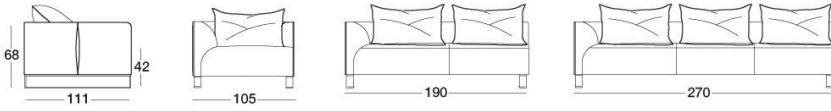

Terminali Sx / End unit L.H. / Боковые секции Л