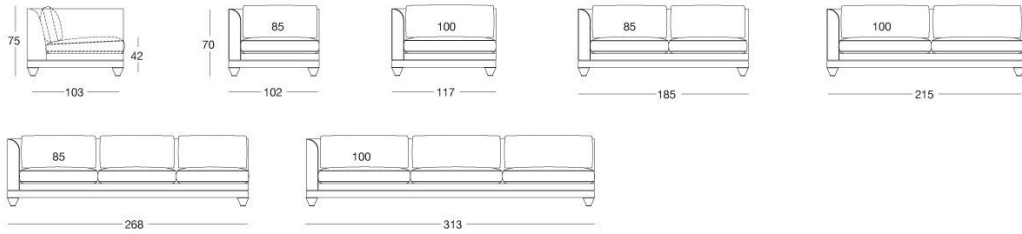

LONGHI

Chopin classic

W 595 Giuseppe Viganò

Sofa with classic backrest cushions, frame in beech wood with elastic bands covered in high density polyurethane foam. Seat and backrest cushions in sterilised goose down, with insert in multi-thickness polyurethane foam. Given the special manufacturing process, the frame upholstery is not removable. Seat and backrest cushion covers are removable. Base and feet available in the following woods: glossy ebony, glossy Canaletto walnut, matt ebony, matt Canaletto walnut. Profiles in bronzed or polished aluminium.

TECHNICAL DRAWINGS

Divani / Sofas / Диваны

scala 1:50

Terminali Sx / End unit L.H. / Боковые секции Л

Terminali Dx / End unit R.H. / Боковые секции П

Centrali / Central / Центральные секции

Angolo / Corner / Угловой элемент