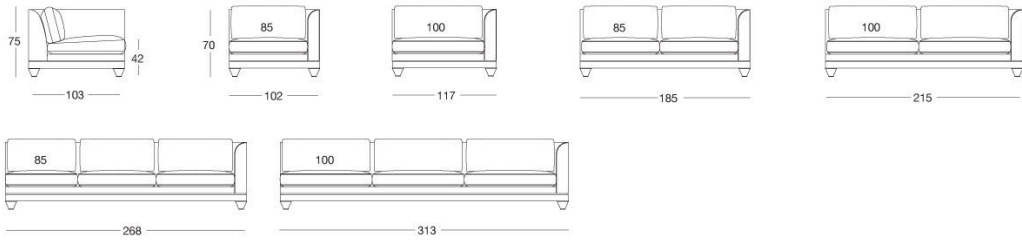

LONGHI

Chopin classic

W 595 Giuseppe Viganò

Sofa with classic backrest cushions, frame in beech wood with elastic bands covered in high density polyurethane foam. Seat and backrest cushions in sterilised goose down, with insert in multi-thickness polyurethane foam. Given the special manufacturing process, the frame upholstery is not removable. Seat and backrest cushion covers are removable. Base and feet available in the following woods: glossy ebony, glossy Canaletto walnut, matt ebony, matt Canaletto walnut. Profiles in bronzed or polished aluminium.

TECHNICAL DRAWINGS

Divani / Sofas / Диваны

scala 1:50

Terminali Sx / End unit L.H. / Боковые секции Л

Terminali Dx / End unit R.H. / Боковые секции П

Centrali / Central / Центральные секции

Angolo / Corner / Угловой элемент