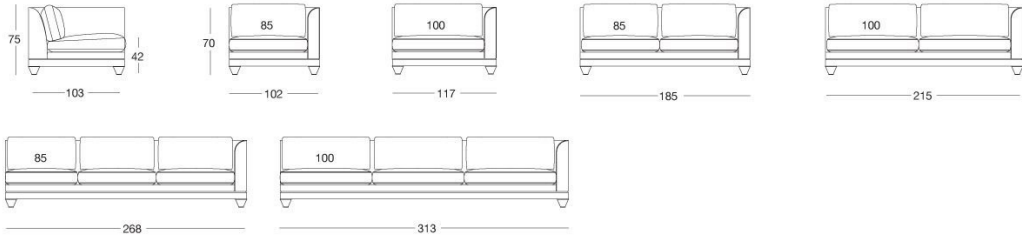

LONGHI

Chopin classic

W 595 Giuseppe Viganò

Sofa with classic backrest cushions, frame in beech wood with elastic bands covered in high density polyurethane foam. Seat and backrest cushions in sterilised goose down, with insert in multi-thickness polyurethane foam. Given the special manufacturing process, the frame upholstery is not removable. Seat and backrest cushion covers are removable. Base and feet available in the following woods: glossy ebony, glossy Canaletto walnut, matt ebony, matt Canaletto walnut. Profiles in bronzed or polished aluminium.

TECHNICAL DRAWINGS

Divani / Sofas / Диваны

scala 1:50

Terminali Sx / End unit L.H. / Боковые секции Л

Terminali Dx / End unit R.H. / Боковые секции П

Centrali / Central / Центральные секции

Angolo / Corner / Угловой элемент