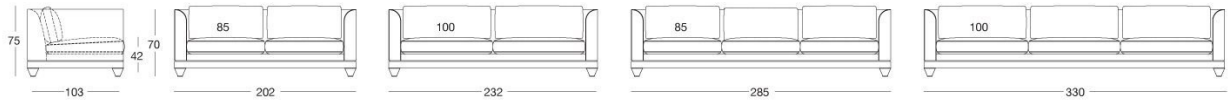

LONGHI

Chopin classic

W 595 Giuseppe Viganò

Sofa with classic backrest cushions, frame in beech wood with elastic bands covered in high density polyurethane foam. Seat and backrest cushions in sterilised goose down, with insert in multi-thickness polyurethane foam. Given the special manufacturing process, the frame upholstery is not removable. Seat and backrest cushion covers are removable. Base and feet available in the following woods: glossy ebony, glossy Canaletto walnut, matt ebony, matt Canaletto walnut. Profiles in bronzed or polished aluminium.

TECHNICAL DRAWINGS

Divani / Sofas / Диваны

scala 1:50

Terminali Sx / End unit L.H. / Боковые секции Л

Terminali Dx / End unit R.H. / Боковые секции П

Centrali / Central / Центральные секции

Angolo / Corner / Угловой элемент