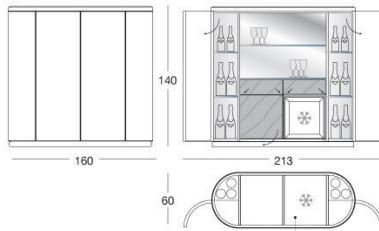

TECHNICAL DRAWINGS

scala 1:50