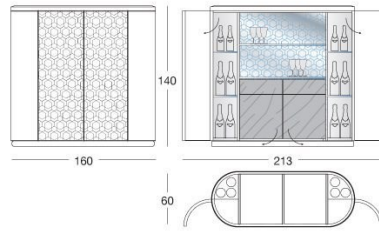

TECHNICAL DRAWINGS

scala 1:50