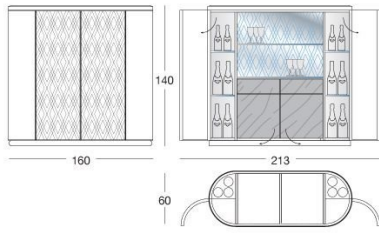

TECHNICAL DRAWINGS

scala 1:50