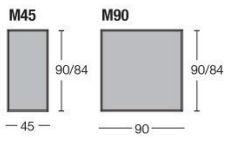

TECHNICAL DRAWINGS

scala 1:50

Moduli senza inserto / Modules without inserts / Модули без вставки