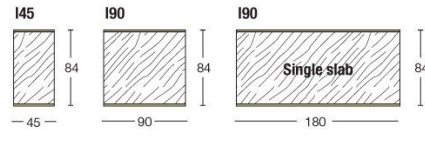

Moduli con inserto / Modules with inserts / Модули со вставкой