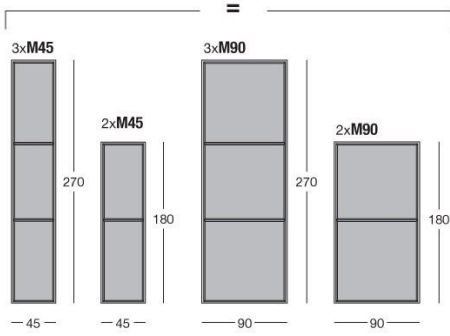

TECHNICAL DRAWINGS

scala 1:50

Moduli senza inserto / Modules without inserts / Модули без вставки

Moduli con inserto / Modules with inserts / Модули со вставкой