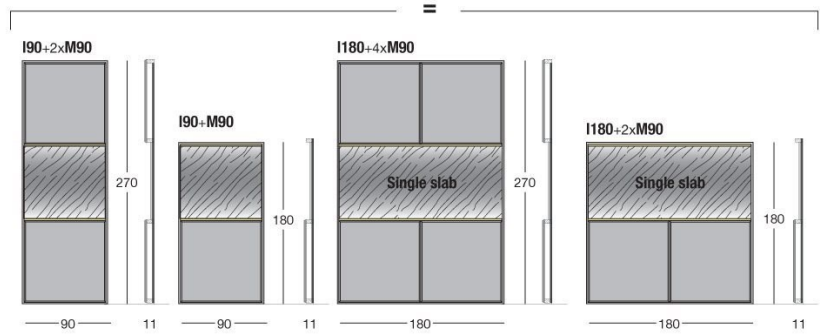

TECHNICAL DRAWINGS

scala 1:50

Moduli senza inserto / Modules without inserts / Модули без вставки

Moduli con inserto / Modules with inserts / Модули со вставкой