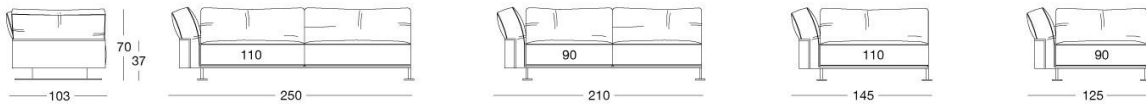

Terminali Sx / End unit L.H. / Боковые секции Л