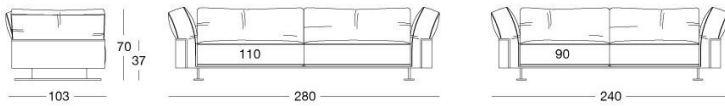

TECHNICAL DRAWINGS

scala 1:50

Divani / Sofas / Диваны