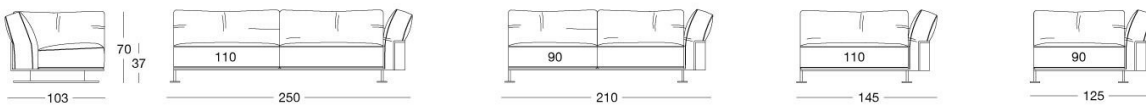

Terminali Dx / End unit R.H. / Боковые секции П