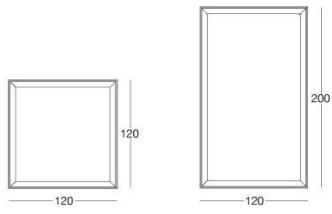

LONGHI

Nanami

Y 325 Silvia Musetti

Mirror with internal frame in wood covered in colours from the range. Perimeter structure in metal in the finishes: bright light gold, matt Champagne gold, bright chrome, bright black chrome, matt satined bronze.

TECHNICAL DRAWINGS

scala 1:50