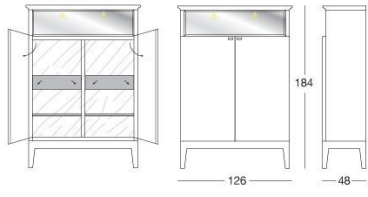

TECHNICAL DRAWINGS

scala 1:50