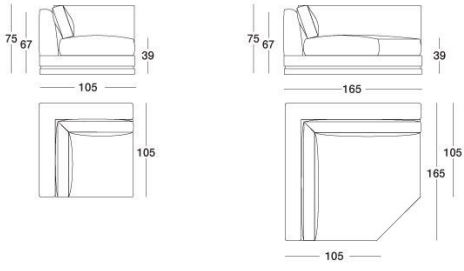

## Cohen

W 574 Giuseppe Iasparra

The collection has two types of armrest: high padded armrest with quilted stripe design, or low in metal in Longhi range niches and utility shelf in backlit dimmable onyx or marble. Another feature is its modularity: versatile corner elements make it possible to offer a wide range of compositions. Open corners can be used in corner compositions or as individual chaise longue units. Different types of small tables for specific uses complete the collection: covered in leather or fabric, with tops in marble, wood or mirror in range colours, with the option of inserting a practical bar compartment or storage compartment with a door on the rectangular unit. The sofa structure is in wood with high-resistance elastic bands, covered in high density polyurethane foam. Seat cushions are in sterilized goose down, with inserts in multi-density polyurethane foam, with rounded Memory Foam surface for better resistance to crushing over time. Backrest cushions are in MULTIFILL, a special mixture of soft sterilised goose down combined with Rollo II, a synthetic fibre, and polyurethane foam chips, which make the cushion soft and comfortable, preventing the crushed effect typical of down filled cushions. The metal perimeter border at the base of the sofa is available in the following finishes: bright light gold, matt Champagne gold, bright chrome, bright black chrome, matt satin bronze.

# TECHNICAL DRAWINGS

Divani / Sofas / Диваны

scala 1:50

Terminali Sx / End unit L.H. / Боковые секции Л

Terminali Dx / End unit R.H. / Боковые секции П

NB  
Bracciolo con o senza trapuntatura  
Armrest with or without quilting  
Подлокотник: с простежкой или без нее

Centrali / Central / Центральные секции

Angolo / Corner / Угловой элемент

Angolo aperto / Open corner / Открытый угловой элемент

scala 1:50

Tavolino divisorio / Divider table / Разделительный столик