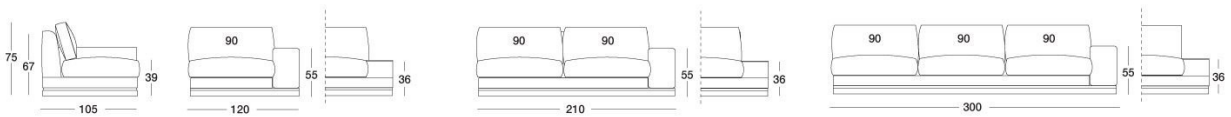

## Cohen

W 574 Giuseppe Iasparra

The collection has two types of armrest: high padded armrest with quilted stripe design, or low in metal in Longhi range niches and utility shelf in backlit dimmable onyx or marble. Another feature is its modularity: versatile corner elements make it possible to offer a wide range of compositions. Open corners can be used in corner compositions or as individual chaise longue units. Different types of small tables for specific uses complete the collection: covered in leather or fabric, with tops in marble, wood or mirror in range colours, with the option of inserting a practical bar compartment or storage compartment with a door on the rectangular unit. The sofa structure is in wood with high-resistance elastic bands, covered in high density polyurethane foam. Seat cushions are in sterilized goose down, with inserts in multi-density polyurethane foam, with rounded Memory Foam surface for better resistance to crushing over time. Backrest cushions are in MULTIFILL, a special mixture of soft sterilised goose down combined with Rollo II, a synthetic fibre, and polyurethane foam chips, which make the cushion soft and comfortable, preventing the crushed effect typical of down filled cushions. The metal perimeter border at the base of the sofa is available in the following finishes: bright light gold, matt Champagne gold, bright chrome, bright black chrome, matt satin bronze.

# TECHNICAL DRAWINGS

Divani / Sofas / Диваны

scala 1:50

Terminali Sx / End unit L.H. / Боковые секции Л

Terminali Dx / End unit R.H. / Боковые секции П

NB  
Bracciolo con o senza trapuntatura  
Armrest with or without quilting  
Подлокотник: с простежкой или без нее

Centrali / Central / Центральные секции

Angolo / Corner / Угловой элемент

Angolo aperto / Open corner / Открытый угловой элемент

scala 1:50

Tavolino divisorio / Divider table / Разделительный столик