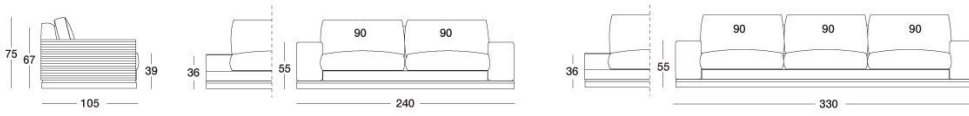

## Cohen

W 574 Giuseppe Iasparra

The collection has two types of armrest: high padded armrest with quilted stripe design, or low in metal in Longhi range niches and utility shelf in backlit dimmable onyx or marble. Another feature is its modularity: versatile corner elements make it possible to offer a wide range of compositions. Open corners can be used in corner compositions or as individual chaise longue units. Different types of small tables for specific uses complete the collection: covered in leather or fabric, with tops in marble, wood or mirror in range colours, with the option of inserting a practical bar compartment or storage compartment with a door on the rectangular unit. The sofa structure is in wood with high-resistance elastic bands, covered in high density polyurethane foam. Seat cushions are in sterilized goose down, with inserts in multi-density polyurethane foam, with rounded Memory Foam surface for better resistance to crushing over time. Backrest cushions are in MULTIFILL, a special mixture of soft sterilised goose down combined with Rollo II, a synthetic fibre, and polyurethane foam chips, which make the cushion soft and comfortable, preventing the crushed effect typical of down filled cushions. The metal perimeter border at the base of the sofa is available in the following finishes: bright light gold, matt Champagne gold, bright chrome, bright black chrome, matt satin bronze.

# TECHNICAL DRAWINGS

Divani / Sofas / Диваны

scala 1:50

Terminali Sx / End unit L.H. / Боковые секции Л

Terminali Dx / End unit R.H. / Боковые секции П

NB  
Bracciolo con o senza trapuntatura  
Armrest with or without quilting  
Подлокотник: с простежкой или без нее