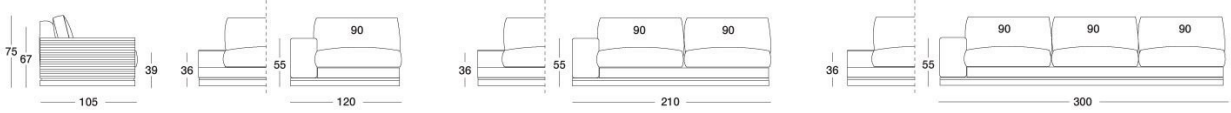

## Cohen

W 574 Giuseppe Iasparra

The collection has two types of armrest: high padded armrest with quilted stripe design, or low in metal in Longhi range niches and utility shelf in backlit dimmable onyx or marble. Another feature is its modularity: versatile corner elements make it possible to offer a wide range of compositions. Open corners can be used in corner compositions or as individual chaise longue units. Different types of small tables for specific uses complete the collection: covered in leather or fabric, with tops in marble, wood or mirror in range colours, with the option of inserting a practical bar compartment or storage compartment with a door on the rectangular unit. The sofa structure is in wood with high-resistance elastic bands, covered in high density polyurethane foam. Seat cushions are in sterilized goose down, with inserts in multi-density polyurethane foam, with rounded Memory Foam surface for better resistance to crushing over time. Backrest cushions are in MULTIFILL, a special mixture of soft sterilised goose down combined with Rollo II, a synthetic fibre, and polyurethane foam chips, which make the cushion soft and comfortable, preventing the crushed effect typical of down filled cushions. The metal perimeter border at the base of the sofa is available in the following finishes: bright light gold, matt Champagne gold, bright chrome, bright black chrome, matt satin bronze.

# TECHNICAL DRAWINGS

Divani / Sofas / Диваны

scala 1:50

Terminali Sx / End unit L.H. / Боковые секции Л

Terminali Dx / End unit R.H. / Боковые секции П

NB  
Bracciolo con o senza trapuntatura  
Armrest with or without quilting  
Подлокотник: с простежкой или без нее