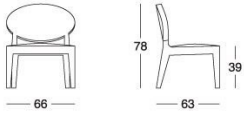

TECHNICAL DRAWINGS

scala 1:50