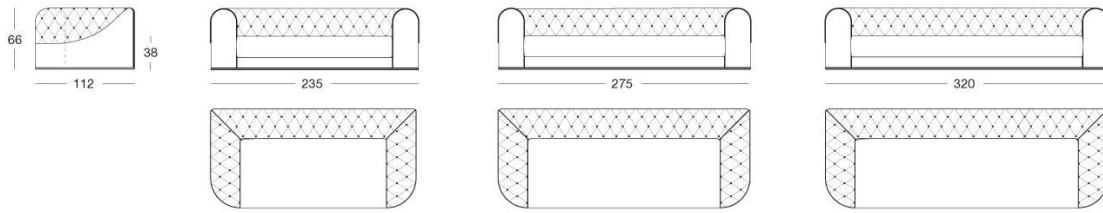

TECHNICAL DRAWINGS

scala 1:50

Divani / Sofas / Диваны