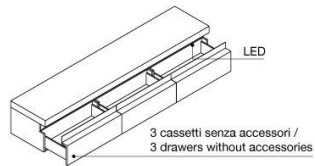

Terrance

Y 778 Giuseppe Viganò

Modular system of living room containers, made up of large removable wooden drawers in the finishes: - Glossy/matt Ebony, - Glossy/matt Sucupira Luxury, - Glossy Walnut Burl Wood, - Glossy lacquer in the colours ivory - rope - moka, Or entirely upholstered in leather. The base is made up of metal legs painted bronze. Push-pull opening mechanism and internal groove in the drawer in ground metal in the finishes: - bright pink gold, - matt pink gold, - bright light gold, - matt Champagne gold, - bright chrome, - bright black chrome, - matt satined bronze. Dimmer-switched LED lighting with touch switch in interior groove Interior painted bronze and drawer unit bottom in Cat P.3 Suede leather. Top in wood or in box shaped marble 10 cm: - Sahara Noir marble (polyester finish), Dover White marble, Panda White marble, Guatemala Green marble, Corteccia marble, Port Saint Laurent marble, Red Levanto marble, Bardiglio Nuvolato marble, Elegant Brown marble, Shale Rosewood marble, Emperador Dark marble, Silver Wave marble, Agatha Black marble, Frappuccino marble, Calacatta Gold marble. To diversify modularity, the system offers 3 types of internal outfitting to place in the drawer unit: - a large drawer with a removable tray, - a large drawer with an sliding shelf, - a large drawer with two smaller drawers on the top. Another option is to add a 50 cm high back raise in marble or leather with dimmer-switched LED lighting with touch switch. The effect is like a beam of light illuminating the wall.

TECHNICAL DRAWINGS

scala 1:50

Composizione 2 cassettoni con o senza schienale / Composition of 2 large drawers with or without back panel / Композиция из 2 больших ящиков с задней панелью или без нее

Composizione 3 cassettoni con o senza schienale / Composition of 3 large drawers with or without back panel / Композиция из 3 больших ящиков с задней панелью или без нее