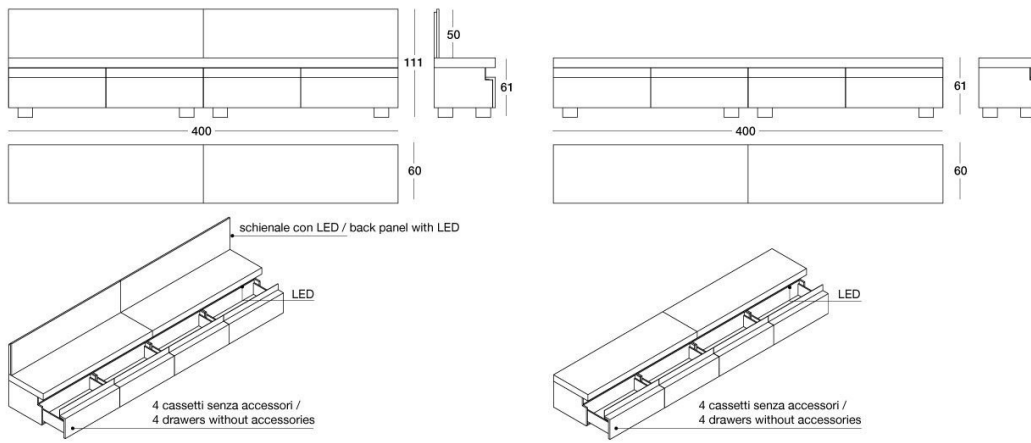

Composizioni suggerite / Sample Compositions / Композиция пример