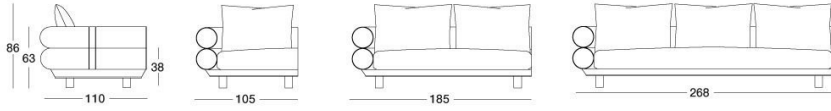

Terminali Sx / End unit L.H. / Боковые секции Л