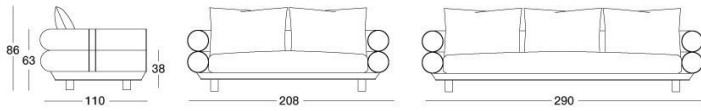

TECHNICAL DRAWINGS

scala 1:50

Divani / Sofas / Диваны