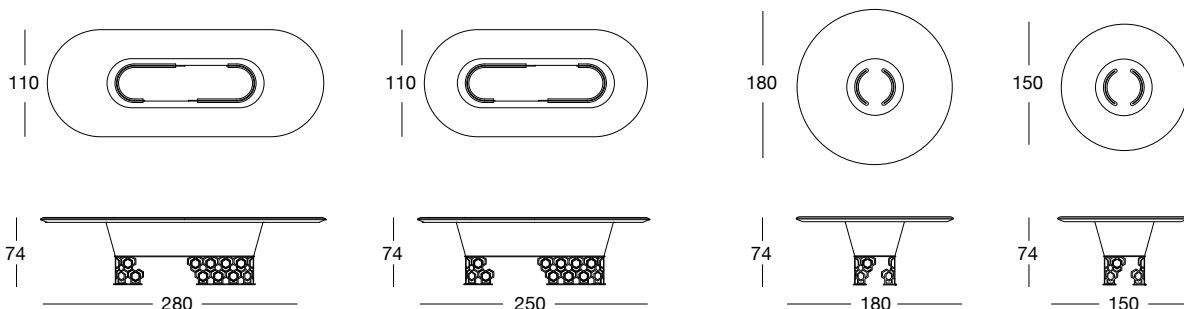

**Top finish:**

- bronze or smoky mirror 6 mm with bevel,
- Marble th. mm 20 with bevel mm 20:
- Elegant Brown Marble,
- Shale Rosewood Marble
- Emperador Dark marble,
- Silver Wave marble,
- Port Black marble,
- Frappuccino marble,
- Calacatta Gold marble,
- honey onyx (on request).

Tavolo con piano in legno spessore 5 cm con piano centrale girevole in tinta nelle finiture:

- ebano opaco,
- noce Canaletto opaco.

Wood top 5 cm thick with matching central rotating tray in the finishes: