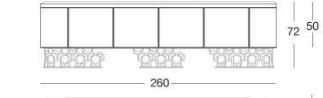

TECHNICAL DRAWINGS

scala 1:50