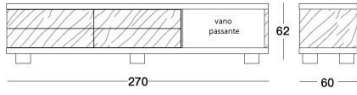

Aspen Evo

Y 740 Giuseppe Viganò

Living room unit with doors and drawers in double version. Version with drawers and container open on both ends: - structure entirely in wood in the finishes: Glossy/matt ebony, glossy/matt Sucupira Luxury, glossy Walnut Burl Wood, - structure entirely in wood in the finishes: Glossy/matt ebony, glossy/matt Sucupira Luxury, glossy Walnut Burl Wood with top in wood, marble, crystal or mirror, - structure entirely covered in leather (sides also) with top in wood, marble, crystal or mirror. Ground metal edges in the following finishes: - bright pink gold, - matt pink gold, - bright light gold, - matt Champagne gold, - bright chrome, - bright black chrome, - matt satined bronze. Variation with doors and flap door with central compartment: - structure entirely in wood in the finishes: Glossy/matt ebony, glossy/matt Sucupira Luxury, glossy Walnut Burl Wood, - structure entirely in wood in the finishes: Glossy/matt ebony, glossy/matt Sucupira Luxury, glossy Walnut Burl Wood with top in wood, marble, crystal or mirror and central flap door covered in leather from the range, - structure entirely covered in leather (sides also) with top in wood, marble, crystal or mirror. Ground metal edges in the following finishes: - bright pink gold, - matt pink gold, - bright light gold, - matt Champagne gold, - bright chrome, - bright black chrome, - matt satined bronze.

TECHNICAL DRAWINGS

scala 1:50

Versione con vano passante / Version with display case / Версия со сквозной нишей

Struttura legno / Wood structure / Каркас из дерева

Struttura pelle / Leather structure / Каркас из кожи

Versione con ribalta centrale / Version with central flap door / Версия с центральной откидной крышкой

Struttura legno / Wood structure / Каркас из дерева

Struttura legno ribalta in pelle / Wood structure with flap door in leather / Каркас из дерева, откидная крышка из кожи