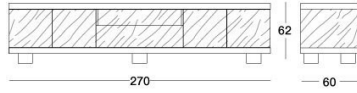

Aspen Evo

Y 740 Giuseppe Viganò

Living room unit with doors and drawers in double version. Version with drawers and container open on both ends: - structure entirely in wood in the finishes: Glossy/matt ebony, glossy/matt Sucupira Luxury, glossy Walnut Burl Wood, - structure entirely in wood in the finishes: Glossy/matt ebony, glossy/matt Sucupira Luxury, glossy Walnut Burl Wood with top in wood, marble, crystal or mirror, - structure entirely covered in leather (sides also) with top in wood, marble, crystal or mirror. Ground metal edges in the following finishes: - bright pink gold, - matt pink gold, - bright light gold, - matt Champagne gold, - bright chrome, - bright black chrome, - matt satined bronze. Variation with doors and flap door with central compartment: - structure entirely in wood in the finishes: Glossy/matt ebony, glossy/matt Sucupira Luxury, glossy Walnut Burl Wood, - structure entirely in wood in the finishes: Glossy/matt ebony, glossy/matt Sucupira Luxury, glossy Walnut Burl Wood with top in wood, marble, crystal or mirror and central flap door covered in leather from the range, - structure entirely covered in leather (sides also) with top in wood, marble, crystal or mirror. Ground metal edges in the following finishes: - bright pink gold, - matt pink gold, - bright light gold, - matt Champagne gold, - bright chrome, - bright black chrome, - matt satined bronze.

TECHNICAL DRAWINGS

scala 1:50

Versione con vano passante / Version with display case / Версия со сквозной нишей

Struttura legno / Wood structure / Каркас из дерева

Struttura pelle / Leather structure / Каркас из кожи

Versione con ribalta centrale / Version with central flap door / Версия с центральной откидной крышкой

Struttura legno / Wood structure / Каркас из дерева

Struttura legno ribalta in pelle / Wood structure with flap door in leather / Каркас из дерева, откидная крышка из кожи