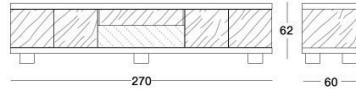

Aspen Evo

Y 740 Giuseppe Viganò

Living room unit with doors and drawers in double version. Version with drawers and container open on both ends: - structure entirely in wood in the finishes: Glossy/matt ebony, glossy/matt Sucupira Luxury, glossy Walnut Burl Wood, - structure entirely in wood in the finishes: Glossy/matt ebony, glossy/matt Sucupira Luxury, glossy Walnut Burl Wood with top in wood, marble, crystal or mirror, - structure entirely covered in leather (sides also) with top in wood, marble, crystal or mirror. Ground metal edges in the following finishes: - bright pink gold, - matt pink gold, - bright light gold, - matt Champagne gold, - bright chrome, - bright black chrome, - matt satined bronze. Variation with doors and flap door with central compartment: - structure entirely in wood in the finishes: Glossy/matt ebony, glossy/matt Sucupira Luxury, glossy Walnut Burl Wood, - structure entirely in wood in the finishes: Glossy/matt ebony, glossy/matt Sucupira Luxury, glossy Walnut Burl Wood with top in wood, marble, crystal or mirror and central flap door covered in leather from the range, - structure entirely covered in leather (sides also) with top in wood, marble, crystal or mirror. Ground metal edges in the following finishes: - bright pink gold, - matt pink gold, - bright light gold, - matt Champagne gold, - bright chrome, - bright black chrome, - matt satined bronze.

TECHNICAL DRAWINGS

scala 1:50

Versione con vano passante / Version with display case / Версия со сквозной нишей

Struttura legno / Wood structure / Каркас из дерева

Struttura pelle / Leather structure / Каркас из кожи

Versione con ribalta centrale / Version with central flap door / Версия с центральной откидной крышкой

Struttura legno / Wood structure / Каркас из дерева

Struttura legno ribalta in pelle / Wood structure with flap door in leather / Каркас из дерева, откидная крышка из кожи